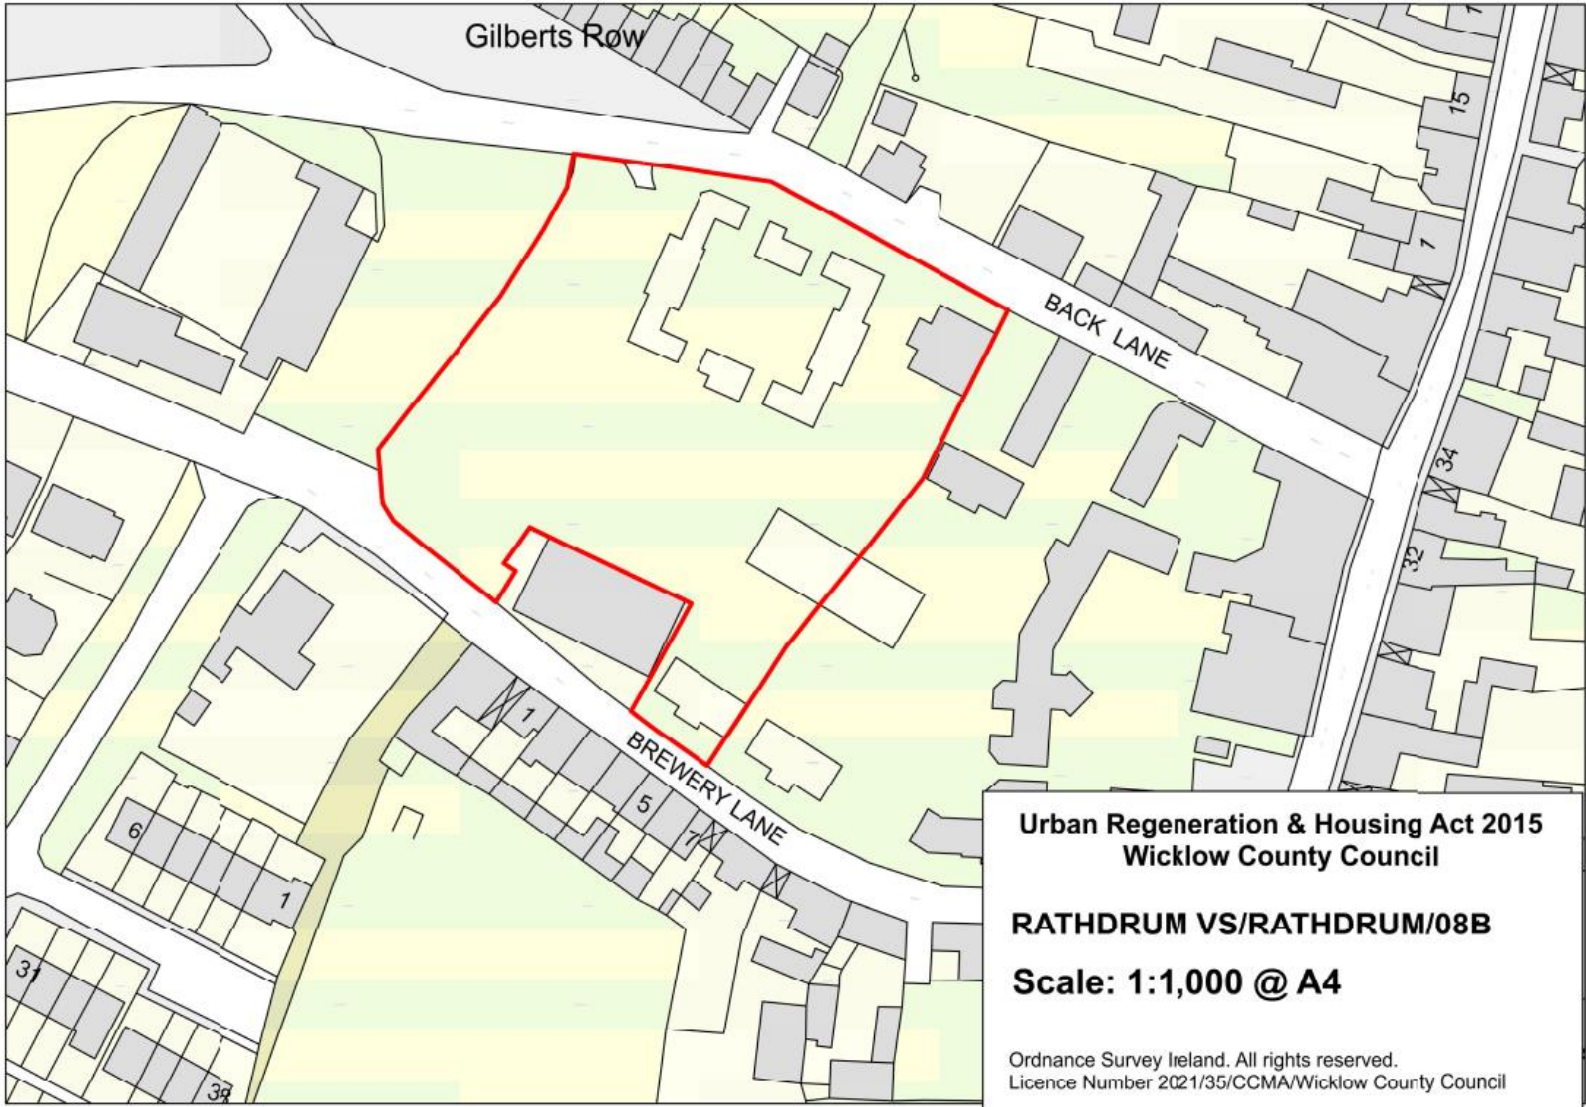

Scale 1:500 @ A4

**Urban Regeneration & Housing Act 2015  
Wicklow County Council**

**Rathdrum Vacant Site Reference:  
VS/RATHDRUM/05**

 **Site Boundary**

Ordnance Survey Ireland. All rights reserved.  
Licence Number 2018/35/CCMA/Wicklow County Council

Scale 1:1000 @ A4

**Urban Regeneration & Housing Act 2015  
Wicklow County Council**

**Rathdrum Vacant Site Reference:  
VS/RATHDRUM/07**

 **Site Boundary**

Ordnance Survey Ireland. All rights reserved.  
Licence Number 2018/35/CCMA/Wicklow County Council

Scale 1:1000 @ A4

**Urban Regeneration & Housing Act 2015  
Wicklow County Council**

**RATHDRUM VS/RATHDRUM/08B**

**Scale: 1:1,000 @ A4**

Ordnance Survey Ireland. All rights reserved.  
Licence Number 2021/35/CCMA/Wicklow County Council