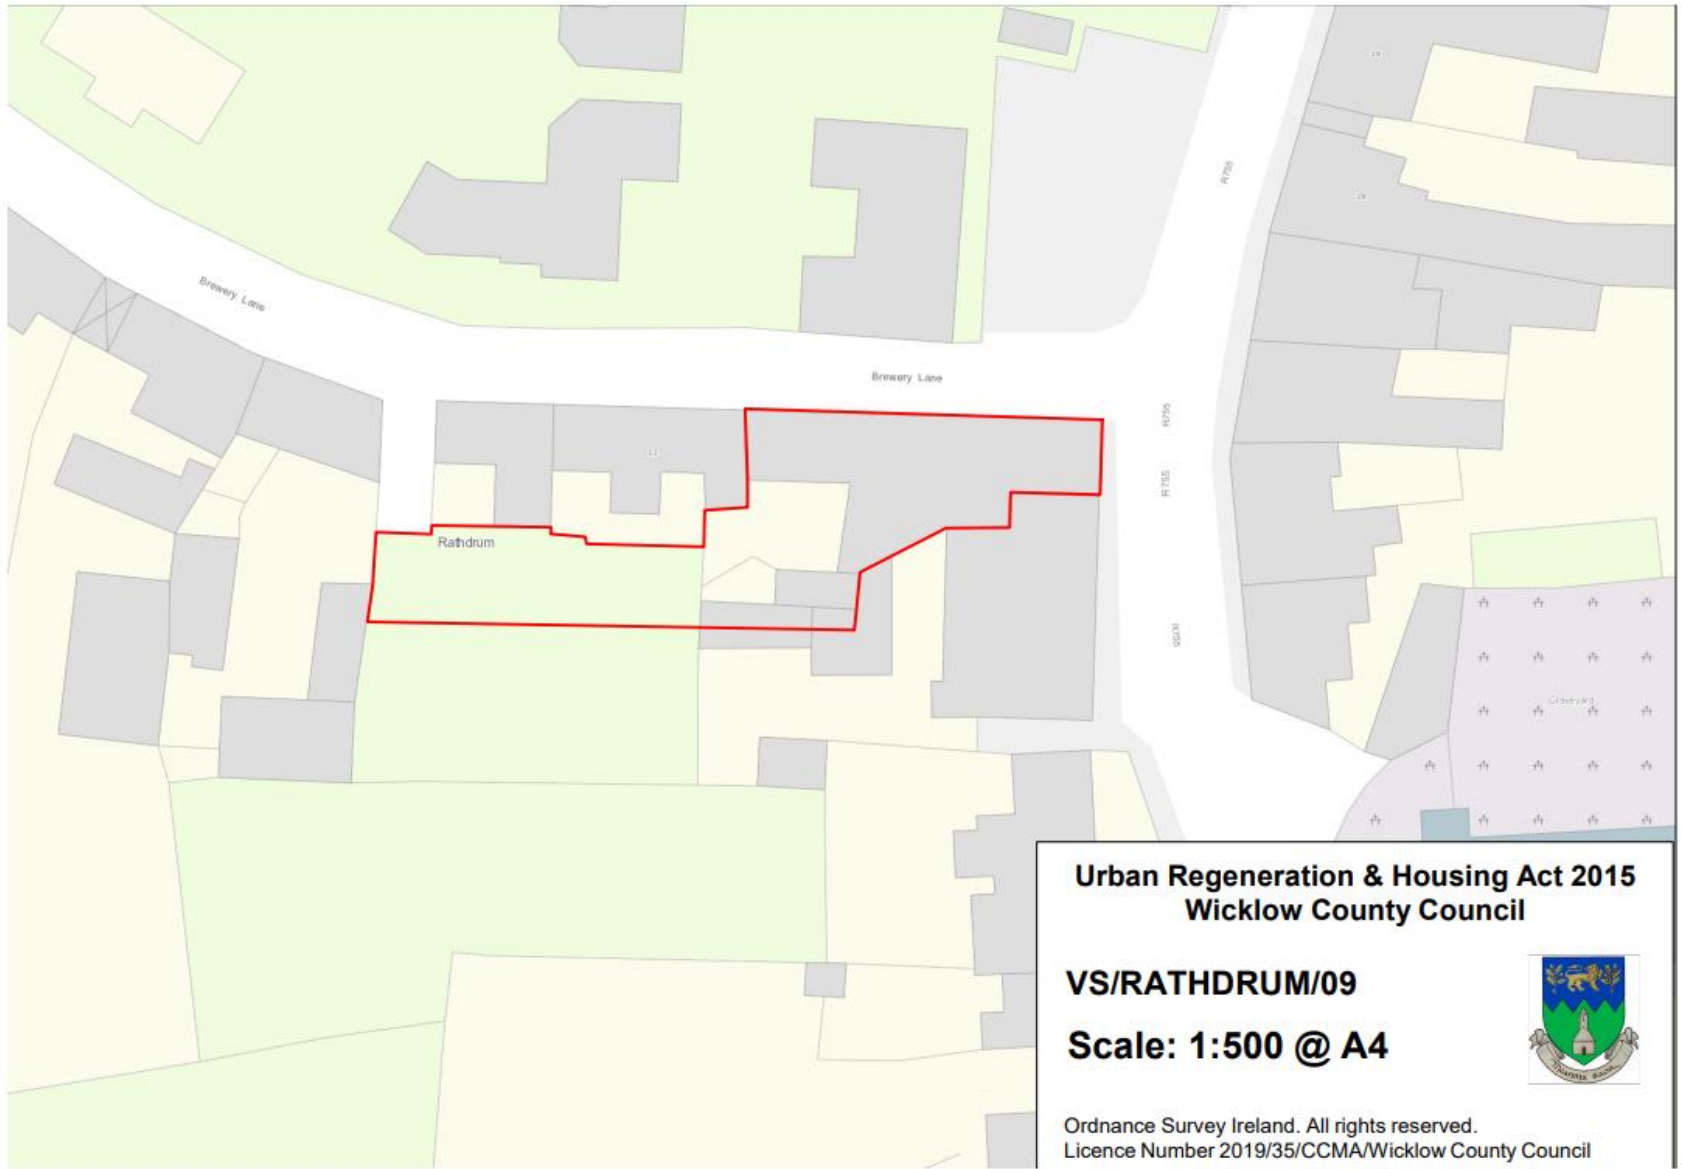

Scale 1:1000 @ A4

**Urban Regeneration & Housing Act 2015  
Wicklow County Council**

**Rathdrum Vacant Site Reference:  
VS/RATHDRUM/07**

 **Site Boundary**

Ordnance Survey Ireland. All rights reserved.  
Licence Number 2018/35/CCMA/Wicklow County Council

Scale 1:1000 @ A4

**Urban Regeneration & Housing Act 2015  
Wicklow County Council**

**RATHDRUM VS/RATHDRUM/08B**

**Scale: 1:1,000 @ A4**

Ordnance Survey Ireland. All rights reserved.  
Licence Number 2021/35/CCMA/Wicklow County Council