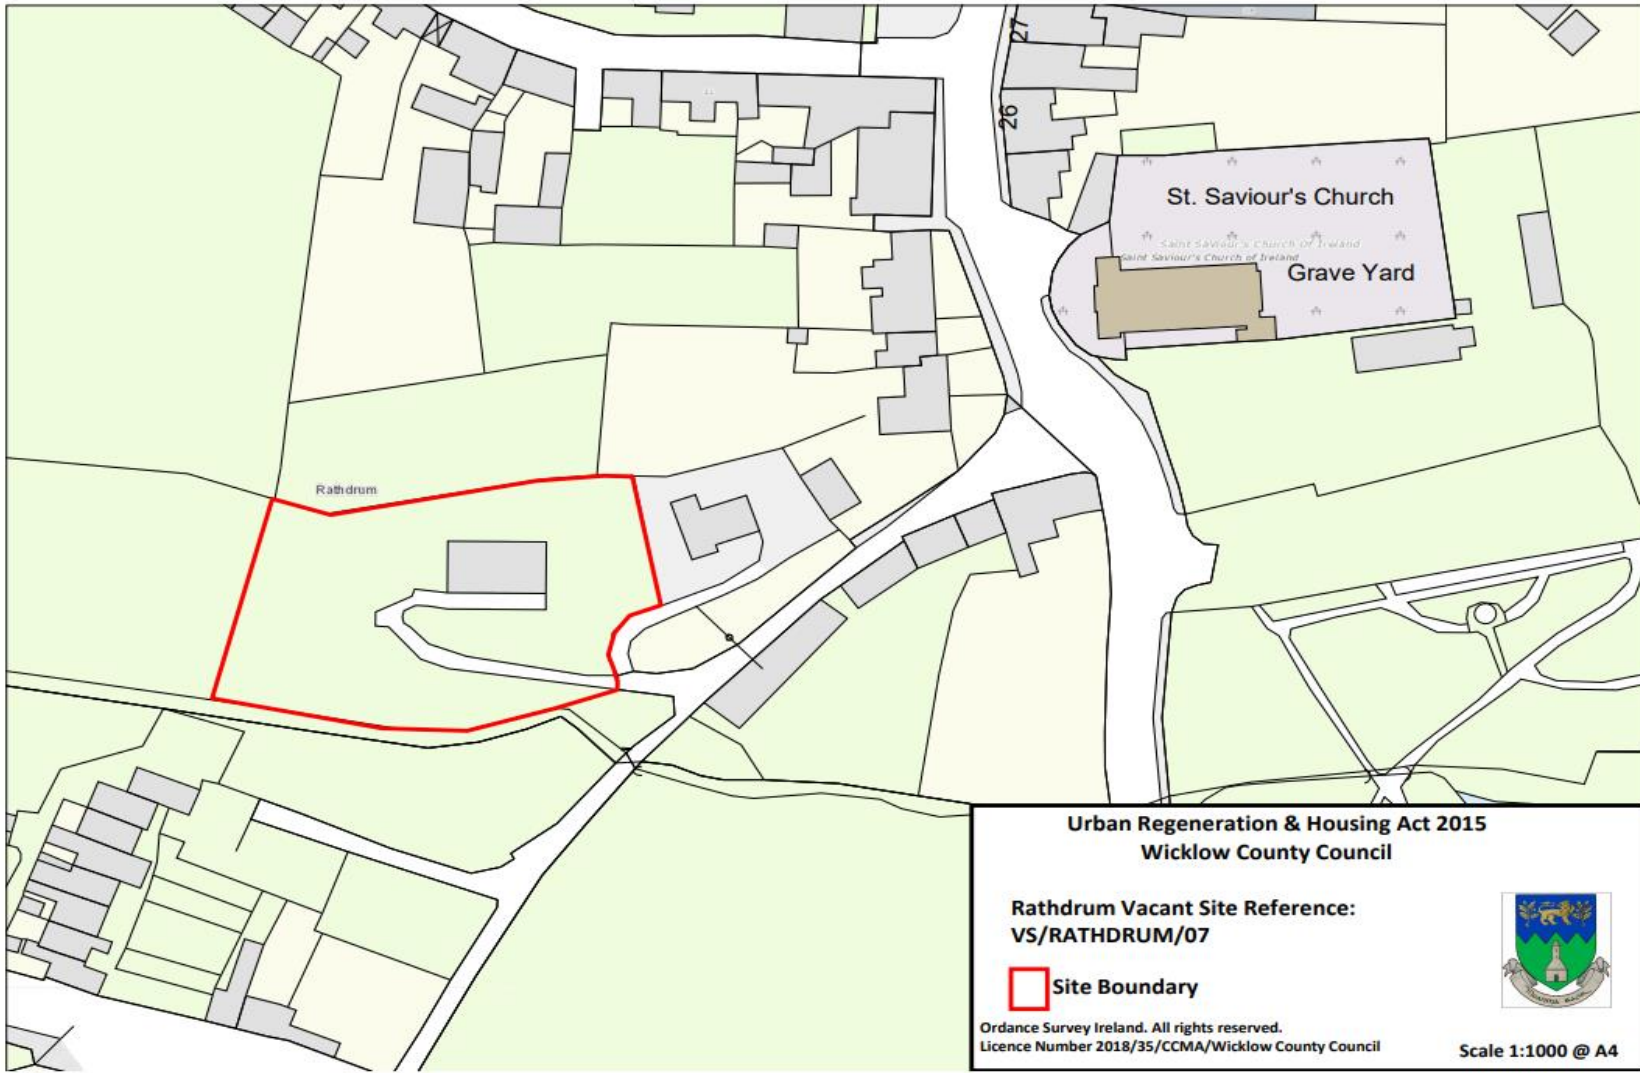

Scale 1:500 @ A4

**Urban Regeneration & Housing Act 2015  
Wicklow County Council**

**Rathdrum Vacant Site Reference:  
VS/RATHDRUM/05**

 **Site Boundary**

Ordnance Survey Ireland. All rights reserved.  
Licence Number 2018/35/CCMA/Wicklow County Council

Scale 1:1000 @ A4

**Urban Regeneration & Housing Act 2015  
Wicklow County Council**

**Rathdrum Vacant Site Reference:  
VS/RATHDRUM/07**

 **Site Boundary**

Ordnance Survey Ireland. All rights reserved.  
Licence Number 2018/35/CCMA/Wicklow County Council