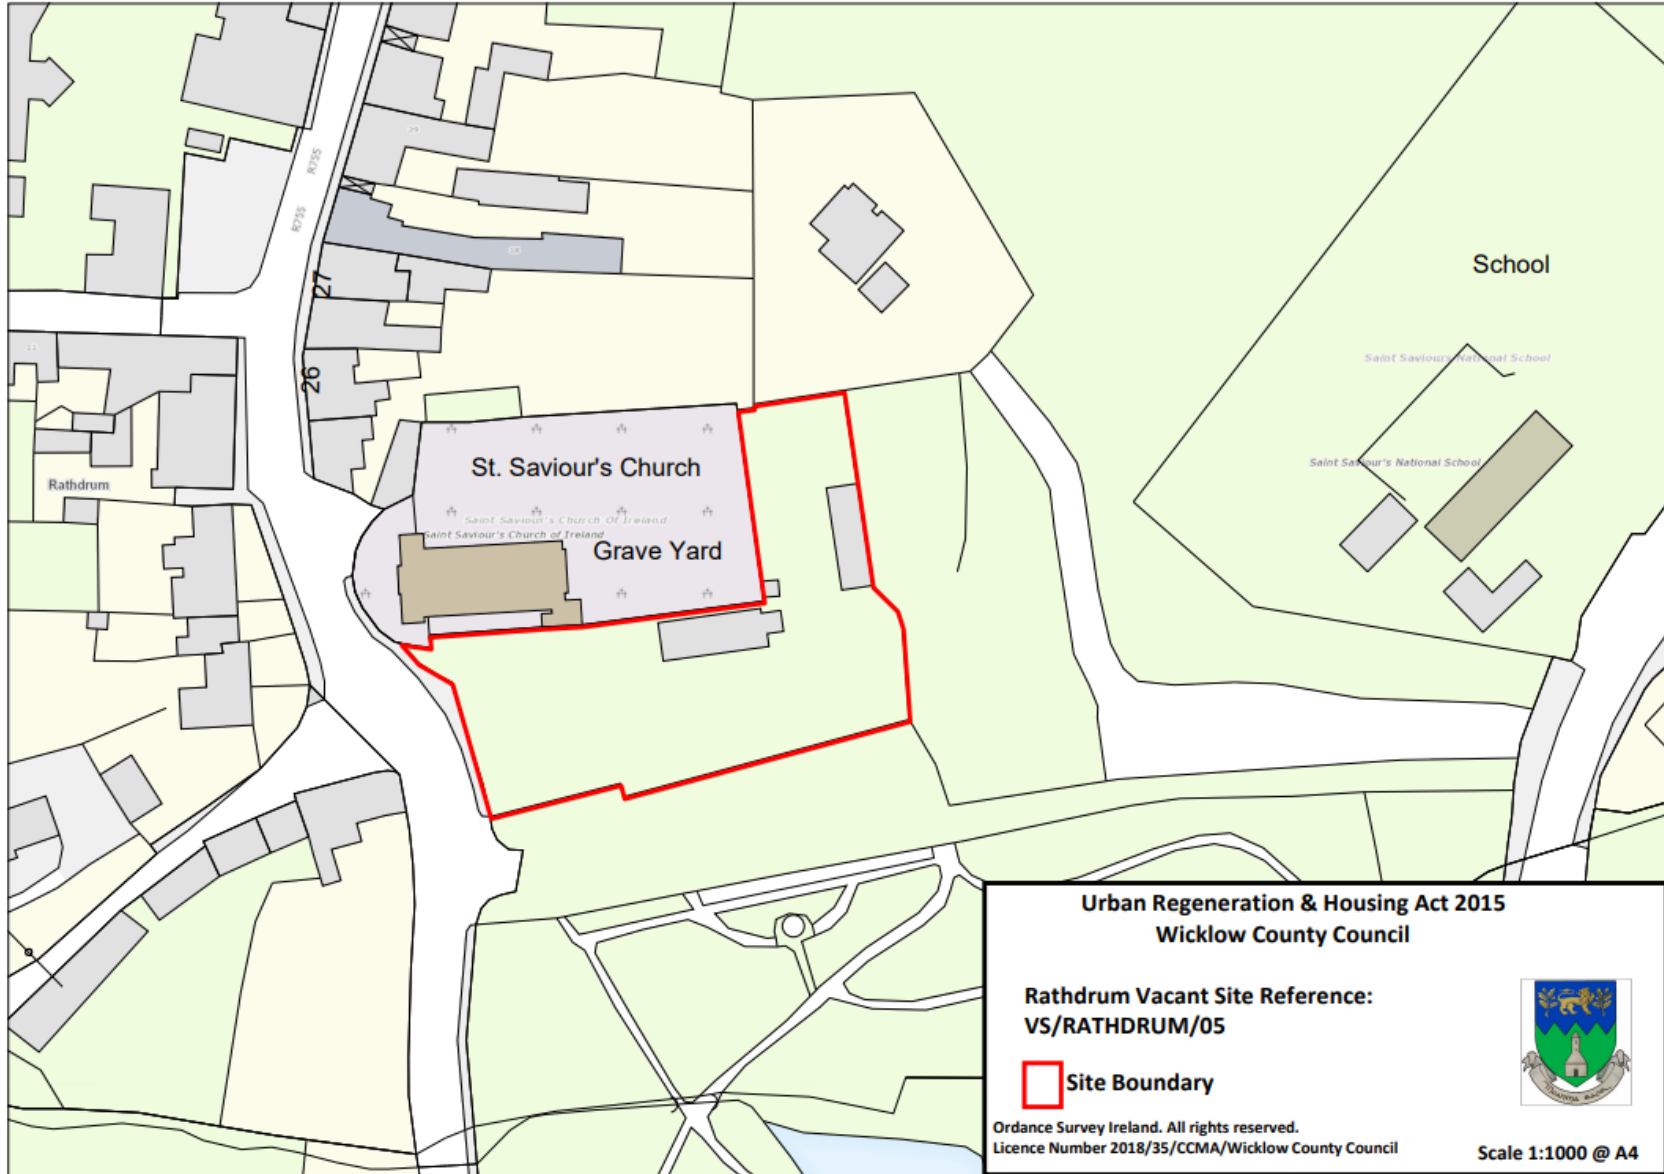

Scale 1:500 @ A4

**Urban Regeneration & Housing Act 2015  
Wicklow County Council**

**Rathdrum Vacant Site Reference:  
VS/RATHDRUM/05**

 **Site Boundary**

Ordnance Survey Ireland. All rights reserved.  
Licence Number 2018/35/CCMA/Wicklow County Council